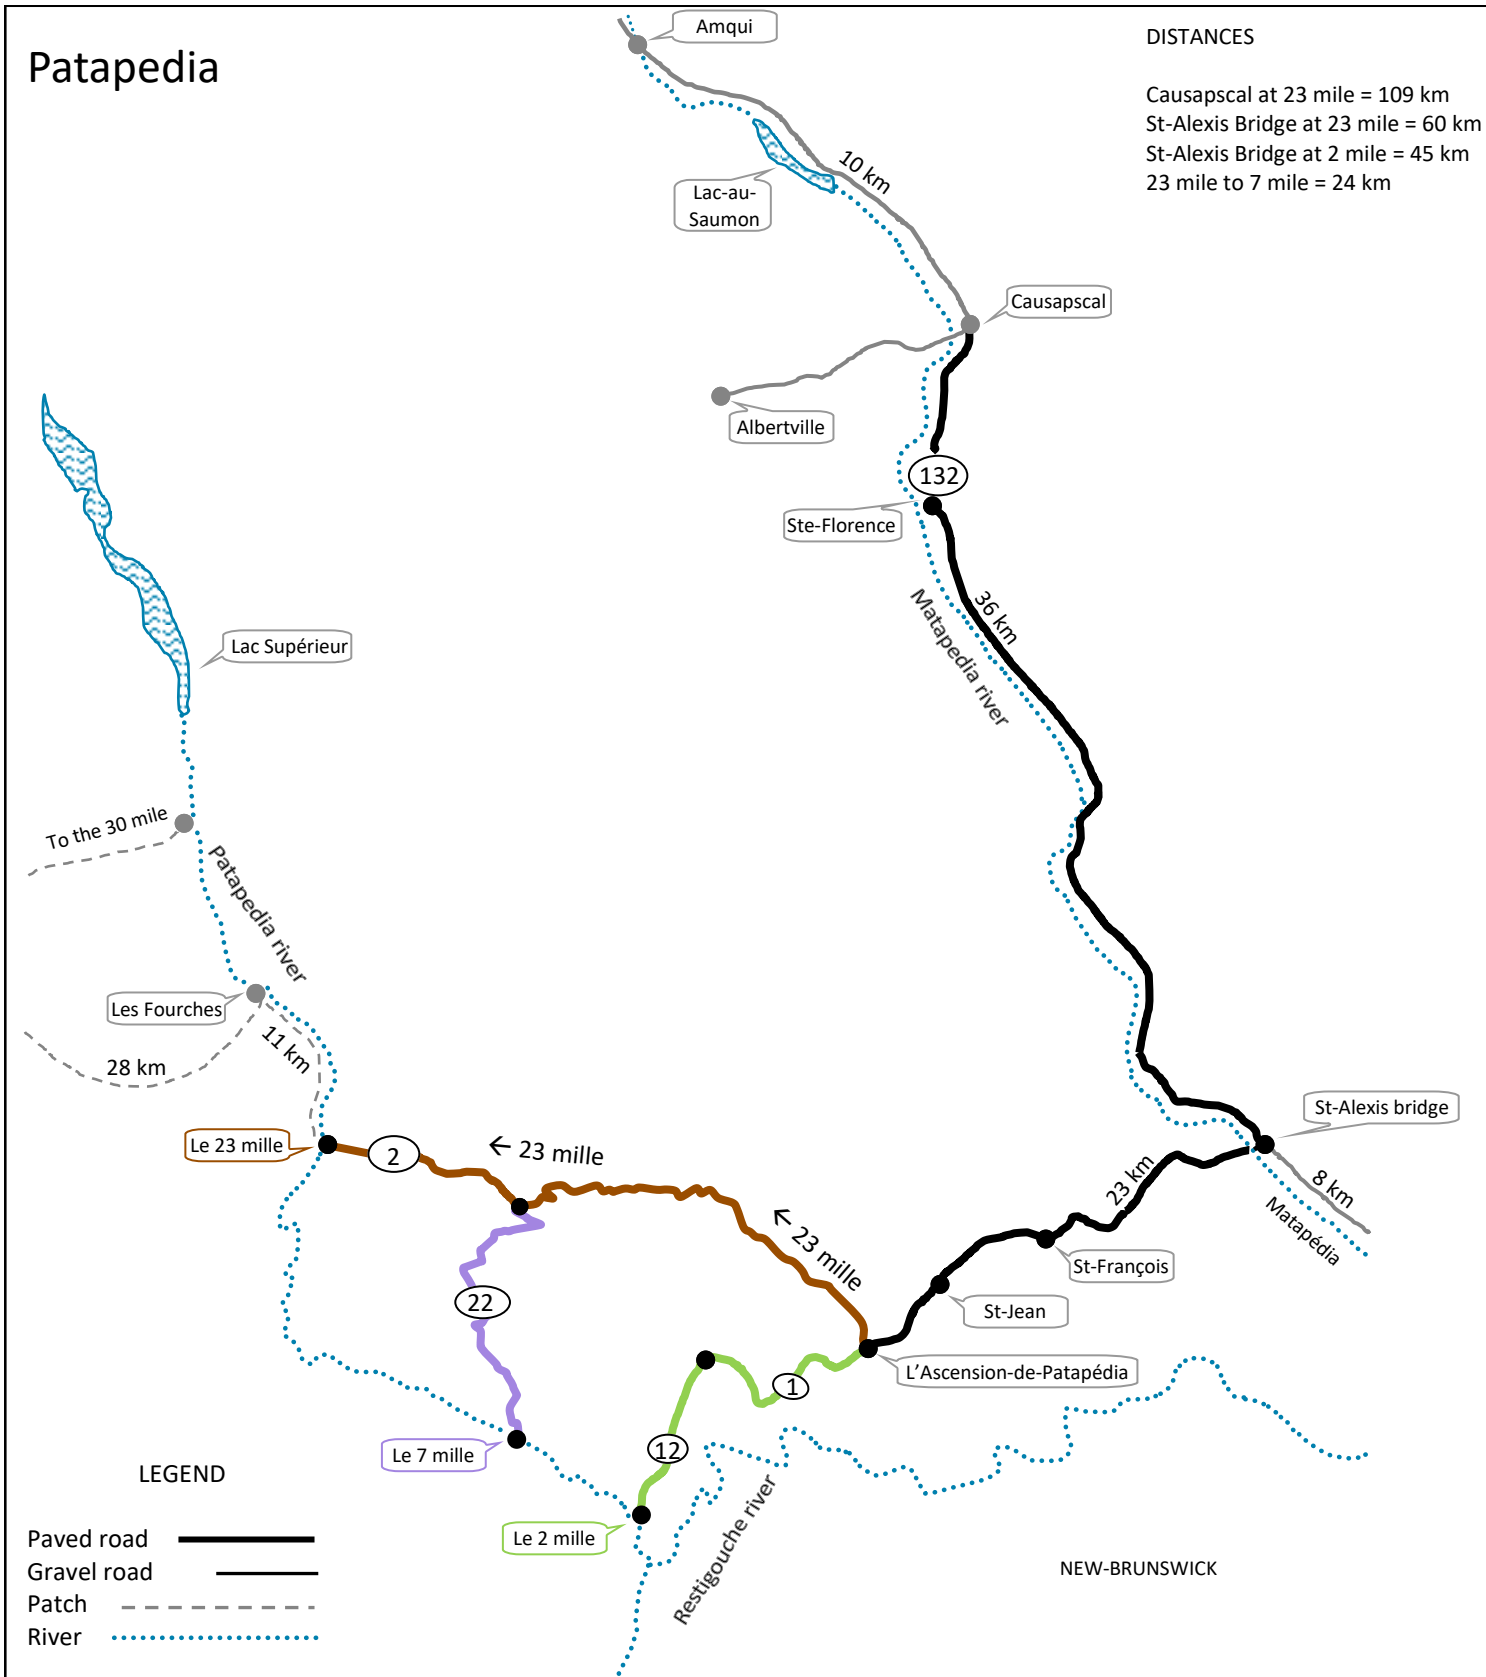

Patapédia

DISTANCES

Causapschal at 23 mile = 109 km
 St-Alexis Bridge at 23 mile = 60 km
 St-Alexis Bridge at 2 mile = 45 km
 23 mile to 7 mile = 24 km

Path to reach 23 mile (approximately 37 km)

(at Ascension turn right at the stop sign)

To get to 23 mile : follow signs **23 mille** and **2 sud**

To return to Route 132 : follows signs **2 nord** and **L'Ascension**

Path to get to 7 mile

Patch to get to 2 mille for sector 1 fishing