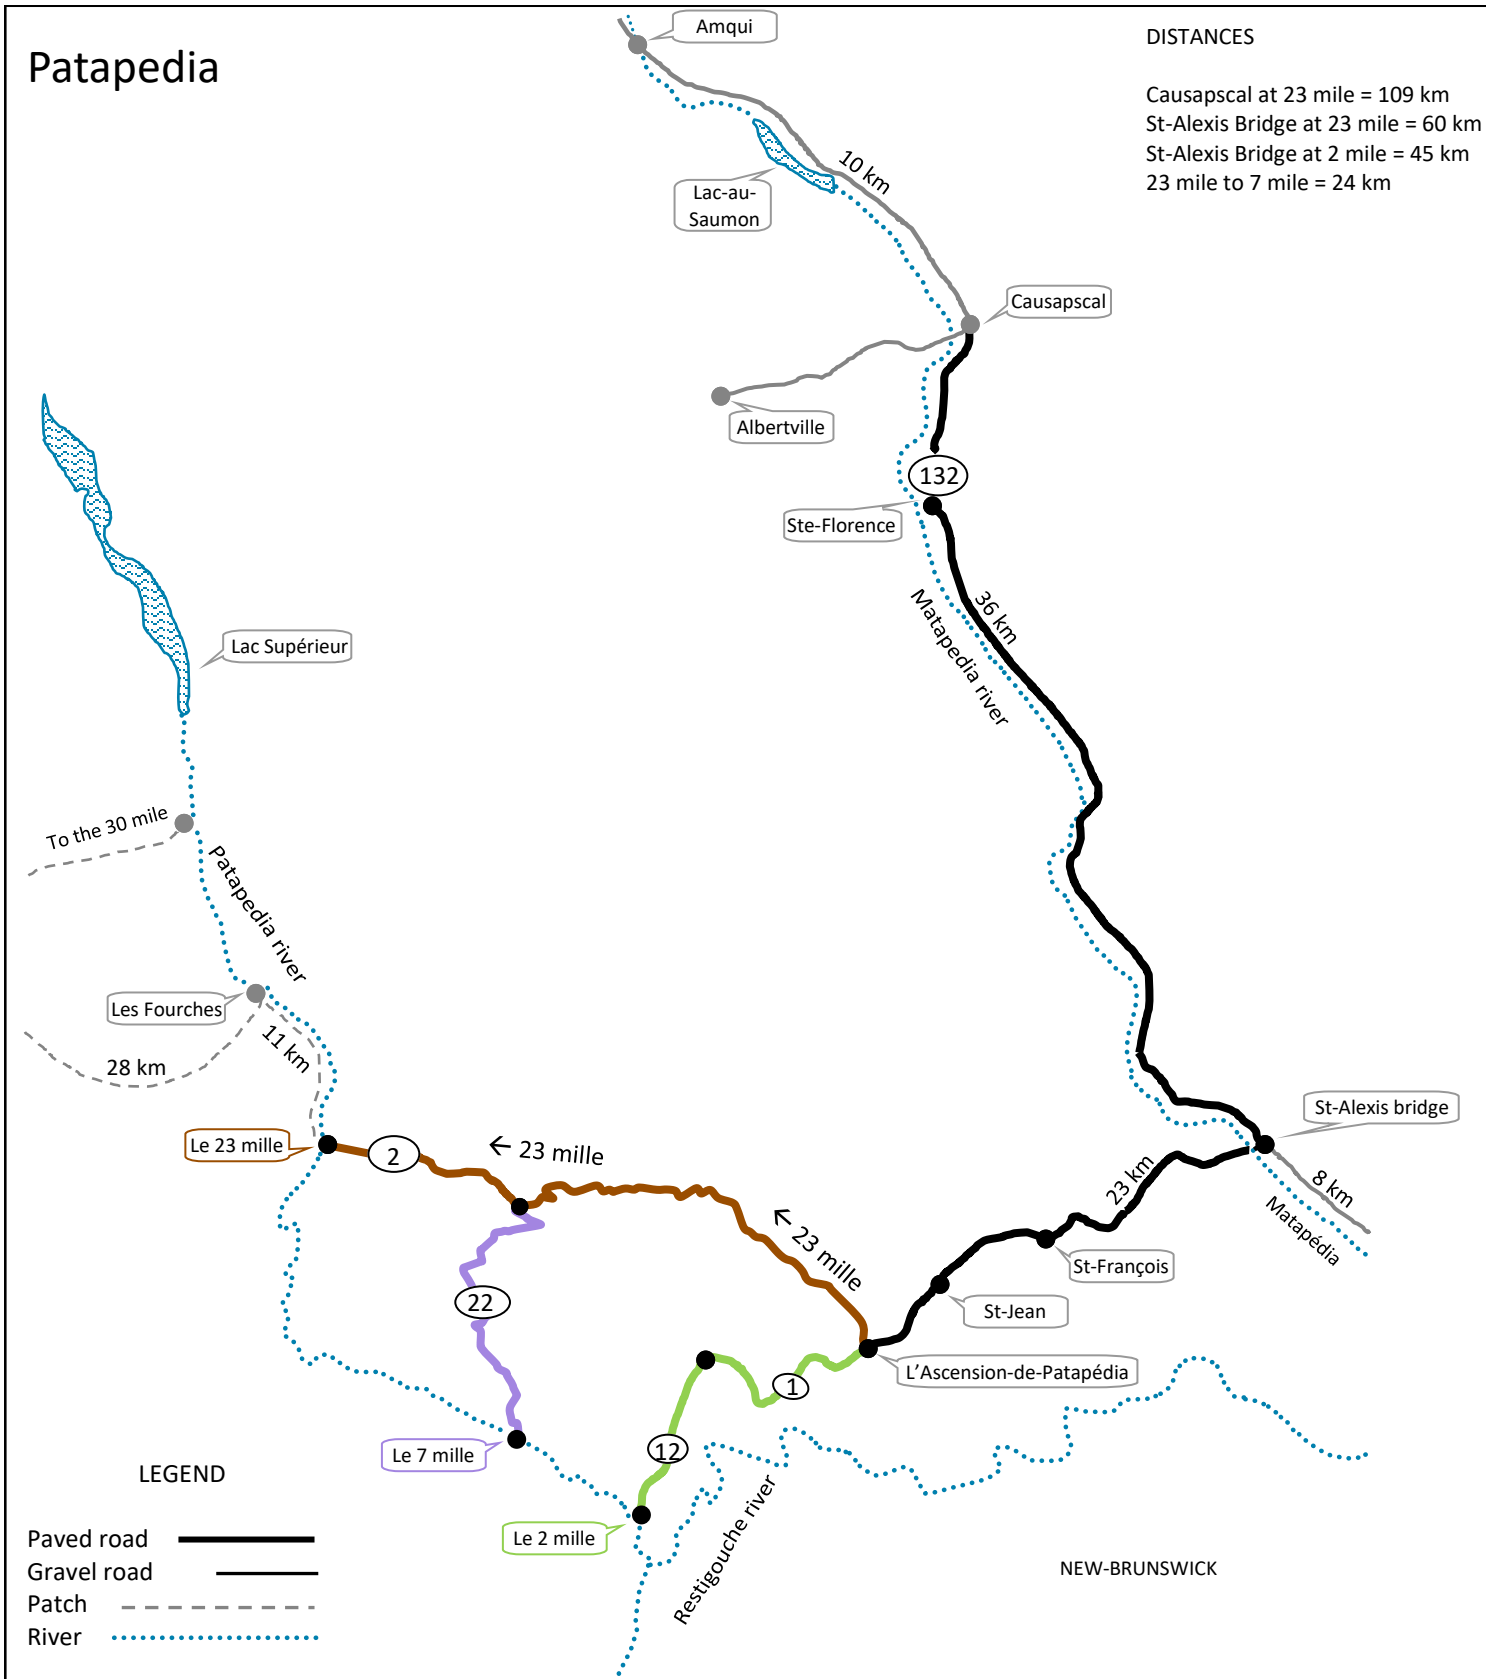

# Patapédia

## DISTANCES

Causapschal at 23 mile = 109 km  
 St-Alexis Bridge at 23 mile = 60 km  
 St-Alexis Bridge at 2 mile = 45 km  
 23 mile to 7 mile = 24 km

**Path to reach 23 mile (approximately 37 km)** —————

(at Ascension turn right at the stop sign)

To get to 23 mile : follow signs 23 mille and 2 nord

To return to Route 132 : follows signs 2 sud and L'Ascension

**Path to get to 7 mile** —————

**Patch to get to 2 mille for sector 1 fishing** —————